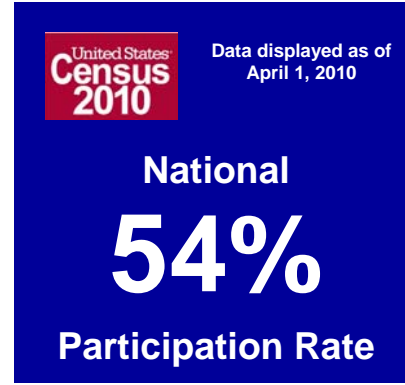

72%
(Census 2000 Final Rate)