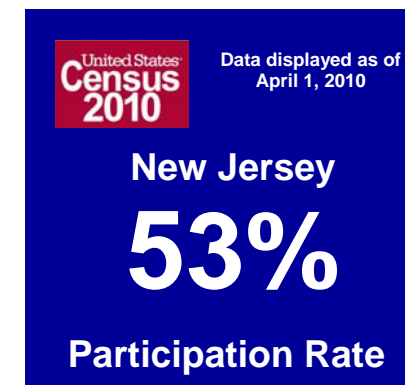

73%
(Census 2000 Final Rate)

**COUNTY
and/or
BOROUGH**