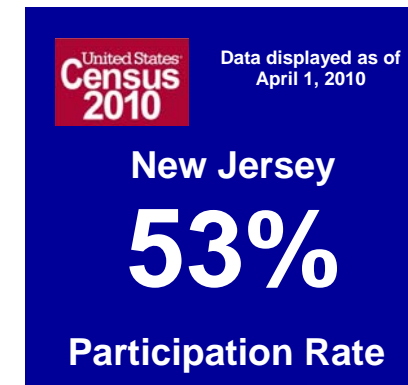

73%
(Census 2000 Final Rate)